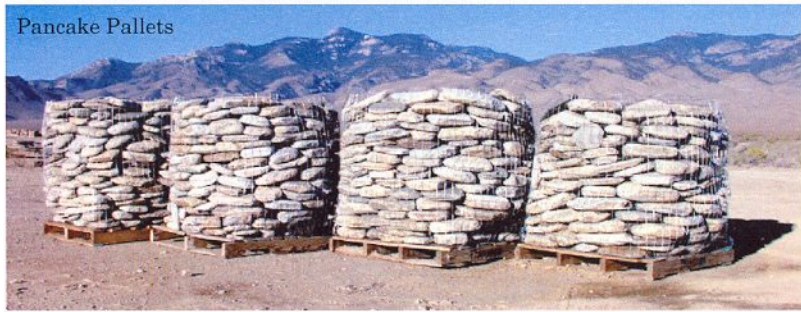

Fax: 949-347-2151

Sepulveda Building Materials Starlite Products

*Individual
Pancake
Also available in
Patticake and
Jumbocake*

*Natural
Creek Ledger*

Pancake Pallets

Creek Ledger Pallets

*Individual
Ledger Stone*