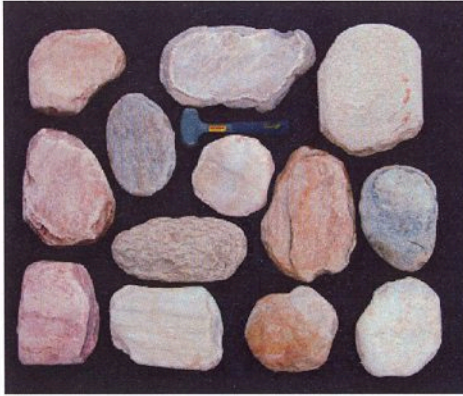

Fax: 949-347-2151

Sepulveda Building Materials Starlite Products

*Individual
Pancake
Also available in
Patticake and
Jumbocake*

*Natural
Creek Ledger*

Pancake Pallets

Creek Ledger Pallets

*Individual
Ledger Stone*

Variety of uses & applications

Unique Diving Platforms, Benches,
Hearthstone & Speciality Stones

Unique
one of
a kind
Table
Tops

Sepulveda Building Materials

Starlite Products

Ledger, Pancake, Natural Creek Ledger
Rectangular Builders, Patio, Flagstone
& Speciality Items